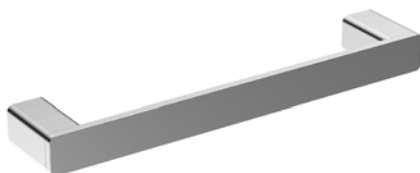

A200805 | BRUSH GOLD

A20 (DOUBLE TOWEL BAR)

A201302 | CHROME OR BRUSH NICKEL

A201303 | BLACK

A201305 | BRUSH GOLD

A20 (TOWEL RING)

A200402 | CHROME OR BRUSH NICKEL

A200403 | BLACK