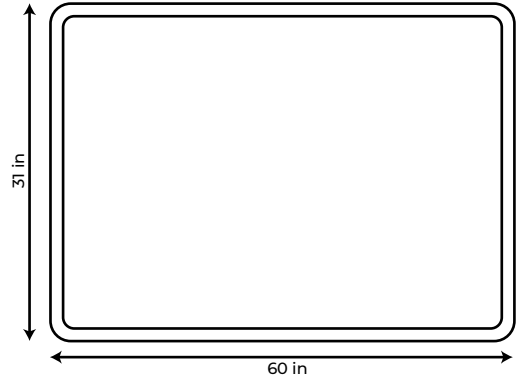

Frameless Mirrors (W 48 X H 31)

Model number : MP6031