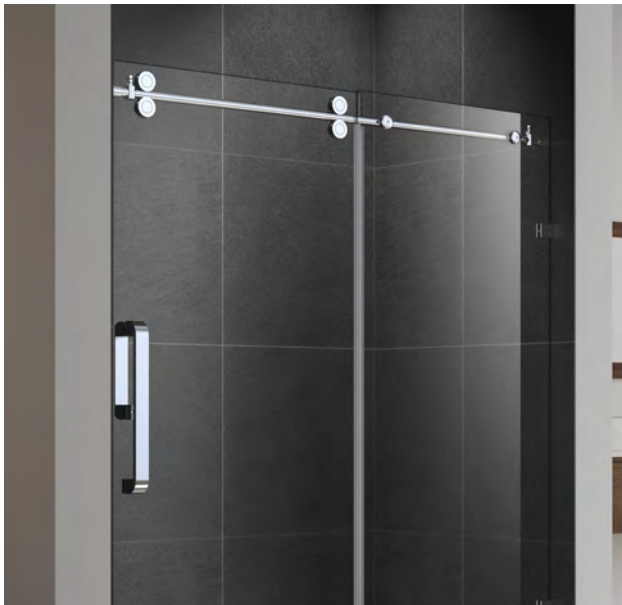

Shower Doors (Chrome or Brush Nickel)

SIZES: W 45-48 X H 76

W 55-60 X H 76

W 68-72 X H 76

Model number : SSSDKY6076

Shower Doors W 55-60 X H 76

Model number : SSSDKY6066

Tub Doors