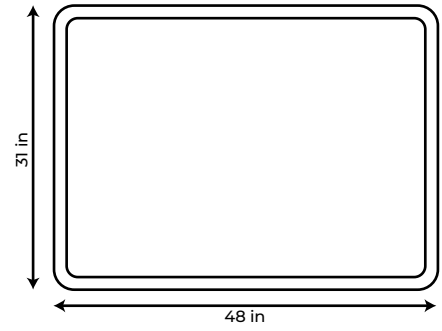

Model number : MM198904

L.E.D Mirrors (W 60 X H 31)