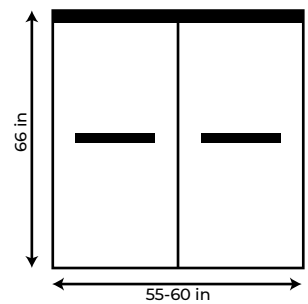

Shower Doors (Chrome or Brush Nickel)

SIZES: W 45-48 X H 76

W 55-60 X H 76

W 68-72 X H 76

Model number : SSSDKY6076

Shower Doors W 55-60 X H 76

Model number : SSSDKY6066

Tub Doors