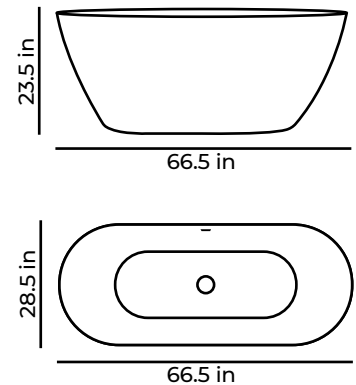

Flora Freestanding Bathtub in White (L 66.5 X W 28.5 X H 23.5)
Model number : TFLORA66