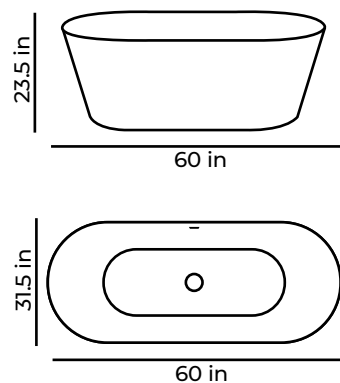

SKYSEA | (60 X 31.5 X 23.5 OR 66.5 X 30 X 23.5)

Skysea Freestanding Bathtub in White (L 60 X W 31.5 X H 23.5)
Model number : TSKYSEA60

Skysea Freestanding Bathtub in White (L 66.5 X W 30 X H 23.5)
Model number : TSKYSEA67

SKYSEA (GREY) | (60 X 31.5 X 23.5 OR 66.5 X 30 X 23.5)

Skysea Freestanding Bathtub in Grey (L 60 X W 31.5 X H 23.5)
Model number : TSKYSEA60-6Y

Skysea Freestanding Bathtub in Grey (L 66.5 X W 30 X H 23.5)
Model number : TSKYSEA67-6Y