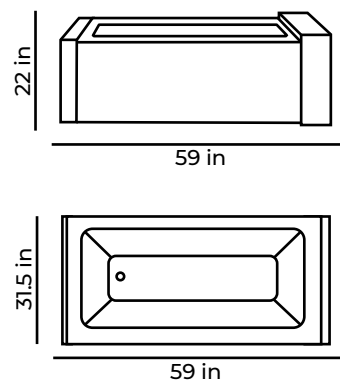

AQUAMOON SKIRTED BATHTUB

TURIN SKIRTED | 59 X 31.5 X 22

Left or Right

Skysea Freestanding Bathtub in White (L 66.5 X W 30 X H 23.5)