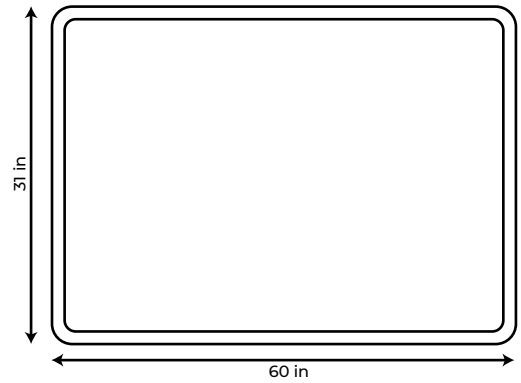

Model number : MM198905

L.E.D Mirrors (W 72 X H 36)