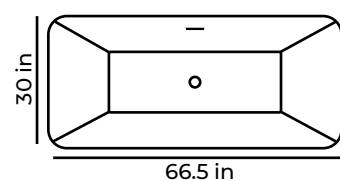

Harmony Freestanding Bathtub in White (L 66.5 X W 30 X H 23.5)
Model number : THARMONY67