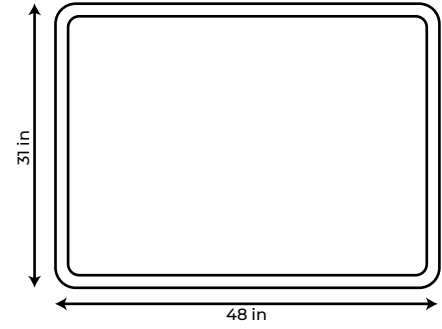

Model number : MP4831