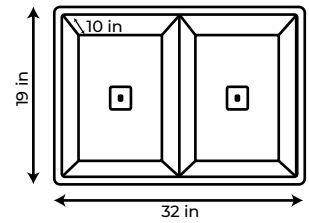

AQUAMOON KITCHEN SINK

These high quality handcrafted stainless steel sinks will look amazing in any modern kitchen. High quality features consisting of a premium grade 16 gauge thickness.

KITCHEN SINK