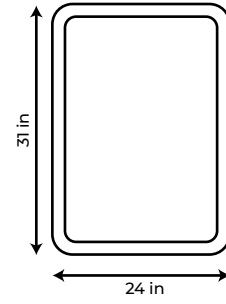

COLLECTION 2575 (BLACK)

24X31, 31X31, 39X31, 48X31, 60X31, 72X36