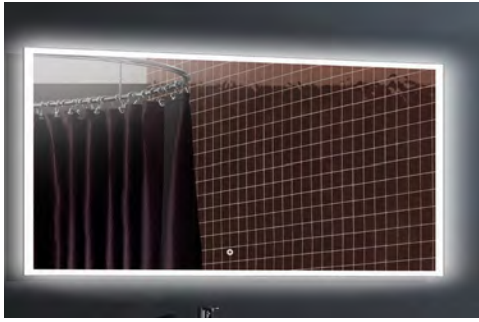

COLLECTION 2399

24X31, 31X31, 39X31, 48X31, 60X31, 72X36

Model number : MM239901

L.E.D Mirrors (W 24 X H 31)