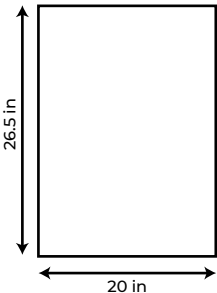

Frameless Mirrors (W 60 X H 31)

Model number : MP7231

Frameless Mirrors (W 72 X H 36)

AQUAMOON CABINET MIRRORS

CABINET MIRRORS

20X26.5, 25X26.5, 30X26.5, 40X26.5, 50X 26.5, 60X26.5

Model number : MM20

Cabinet Mirrors (W 20 X H 26.5)