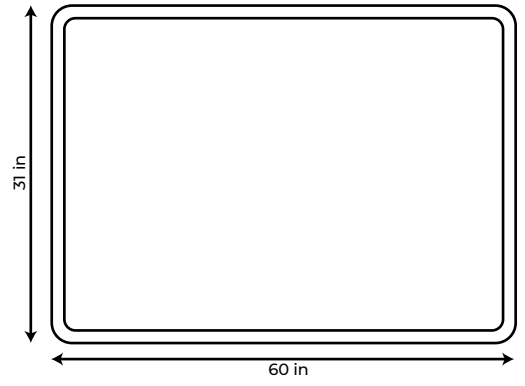

Model number : MM3L1200

L.E.D Mirrors (W 48 X H 31)

Model number : MM3L1500

L.E.D Mirrors (W 60 X H 31)

AQUAMOON FRAMELESS MIRRORS

FRAMELESS MIRRORS

24X31, 31X31, 39X31, 48X31, 60X31, 72X36

Model number : MP2431