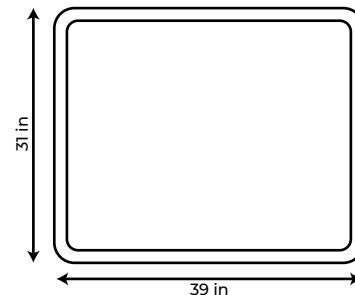

L.E.D MIRRORS

COLLECTION 1989 | 24X31, 31X31, 39X31, 48X31, 60X31, 72X36

Model number : MM198901

L.E.D Mirrors (W 24 X H 31)

Model number : MM1989015

L.E.D Mirrors (W 31 X H 31)

Model number : MM198902

L.E.D Mirrors (W 39 X H 31)