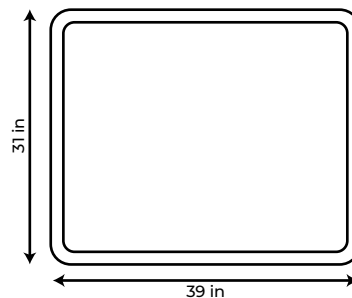

Model number : MM3L800

L.E.D Mirrors (W 31 X H 31)