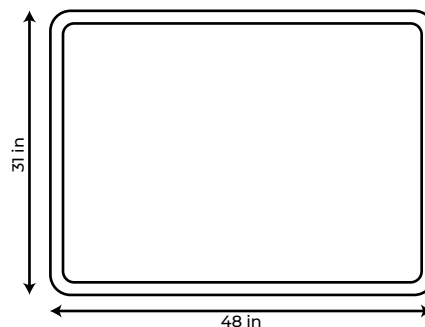

Model number : MM3L1200

L.E.D Mirrors (W 48 X H 31)

Model number : MM3L1500

L.E.D Mirrors (W 60 X H 31)

AQUAMOON FRAMELESS MIRRORS

FRAMELESS MIRRORS

24X31, 31X31, 39X31, 48X31, 60X31, 72X36

Model number : MP2431