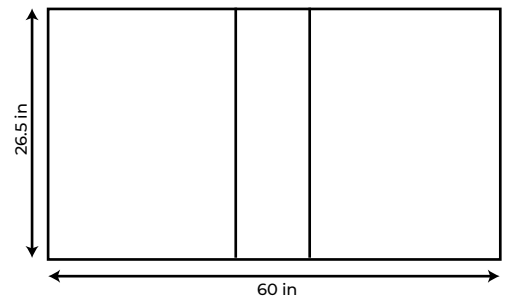

Model number : MM25

Cabinet Mirrors (W 25 X H 26.5)

Model number : MM30

Cabinet Mirrors (W 30 X H 26.5)

Model number : MM40

Cabinet Mirrors (W 40 X H 26.5)

Model number : MM50

Cabinet Mirrors (W 50 X H 26.5)