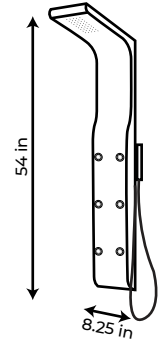

BRESCIA PANEL

Model number : SP94

Brescia panel W 8.25 X D 3 X H 54