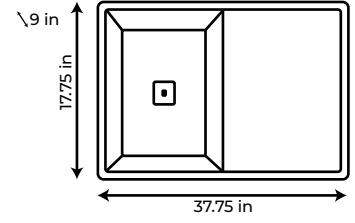

Model number : KS9645 | 37.75 x 17.75 x 9