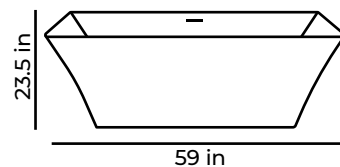

LIBERTY

(59 X 30 X 23.5 OR 66.5 X 30 X 23.5)

Liberty Freestanding Bathtub in White (L 59 X W 30 X H 23.5)
Model number : TLIBERTY60