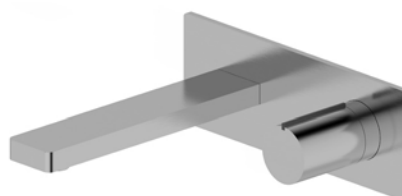

FAXOLO1 | BLACK

AQUAMOON WALL MOUNTED FAUCET COLLECTIONS

MILAN

FWMILAN01 | CHROME

FWMILAN02 | BRUSH NICKEL

BARCELONA

FWBAR01 | CHROME

FWBAR01 | BRUSH NICKEL