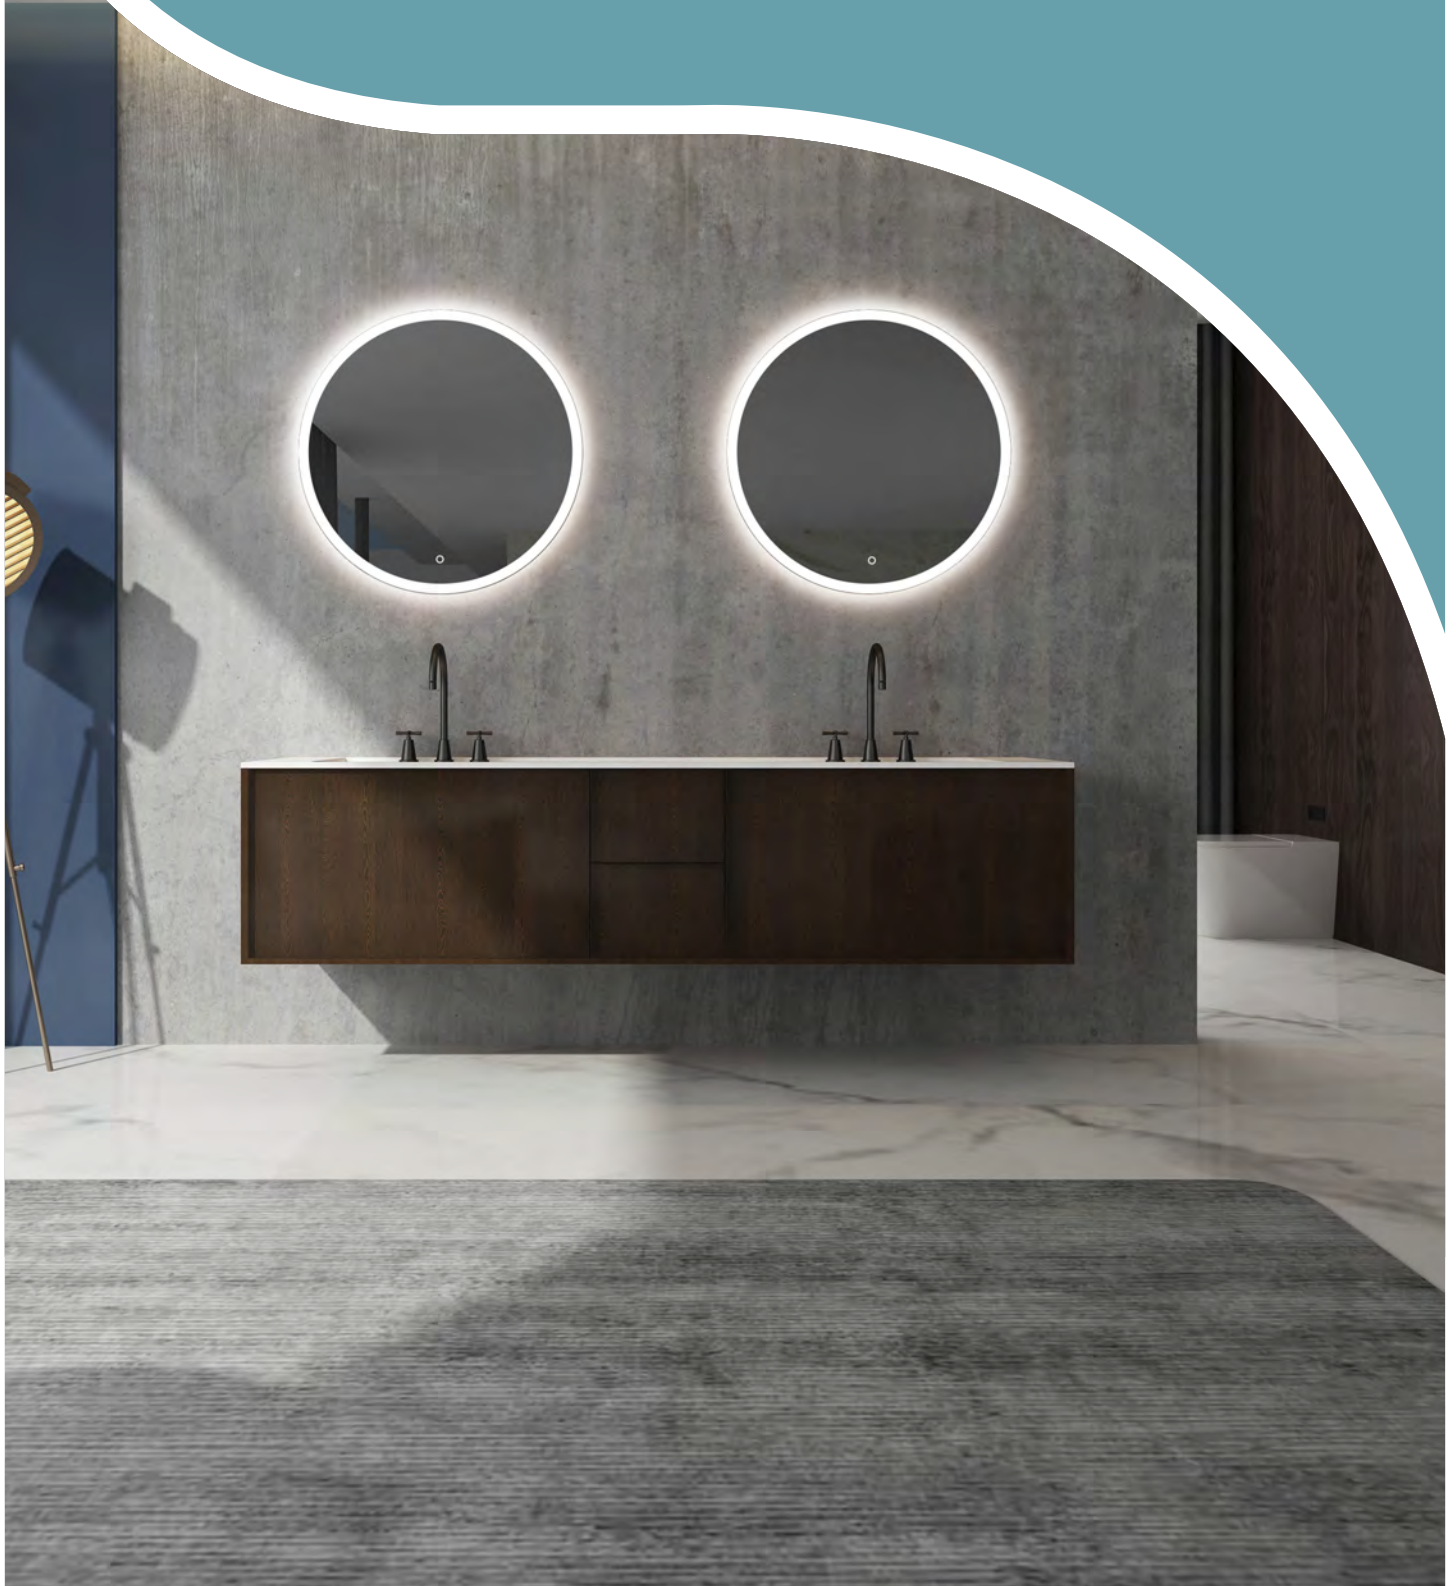

Model number : VMAYA60WHES-SQ

SQUARE SINK

AQUAMOON LED, FRAMELESS, CABINET MIRRORS

Nothing says modern bathroom like the addition of a beautiful LED Mirror by Aquamoon.

AQUAMOON MIRROR COLLECTION

These beautiful and functional mirrors provide modern stylish form. Installation can either be Recessed or Surface .