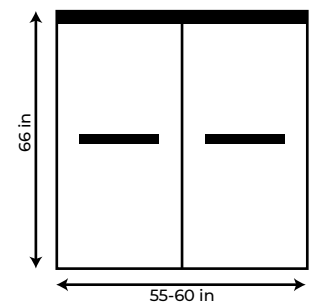

LUCCA DOORS | COLORS: Chrome and Black

Model number : SSDLUCCA6076

Shower Doors W 55-60 X H 76 (Chrome or Black)

Model number : SSDLUCCA6066

Tub Doors W 55-60 X H 66 (Chrome or Black)

Model number : SSDSIENNA6076