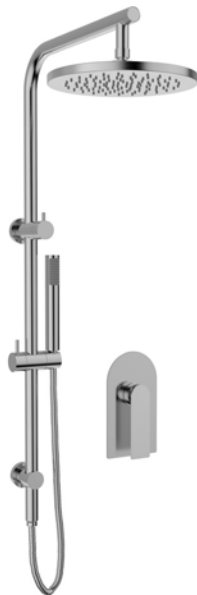

AQUAMOON SHOWER POLE COLLECTION

SHOWER POLE BRUSH GOLD

SP240012-BG | BRUSH GOLD

CHROME, BRUSH NICKEL AND BLACK

SP240012-CH | CHROME

SP240012-BN | BRUSH NICKEL

SP240012-BK | BLACK

AQUAMOON SHOWER HEADS COLLECTION

SQUARE SHOWER HEAD (CHROME, BRUSH NICKEL, BLACK OR BRUSH GOLD)

SIZES: 8X8, 12X12, 20X20

SH008SQCH | CHROME

SH008SQBN | BRUSH NICKEL

SH008SQBK | BLACK

SH008SQBG | BRUSH GOLD

ROUND SHOWER HEAD (CHROME, BRUSH NICKEL, BLACK OR BRUSH GOLD)