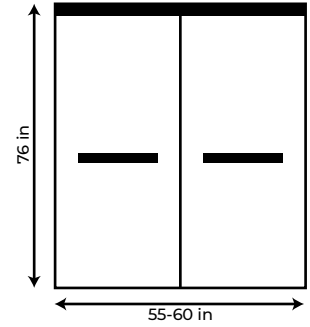

MIRAGE DOORS

COLORS: Chrome and Brush Nickel

Model number : MIRAGE 60

Shower Doors (Chrome or Brush Nickel)

SIZES: W 45-48 X H 76

W 55-60 X H 76

W 68-72 X H 76