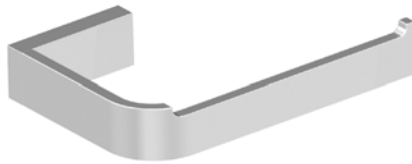

A300302 | BRUSH NICKEL