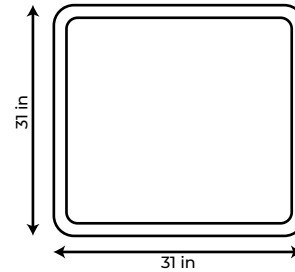

Model number : MP2431

Frameless Mirrors (W 24 X H 31)