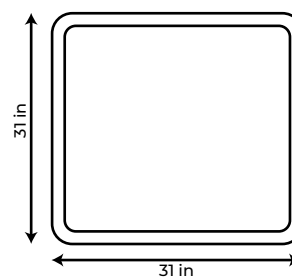

Model number : MM3L600

L.E.D Mirrors (W 24 X H 31)