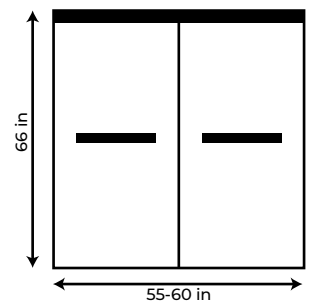

Shower Doors W 55-60 X H 76 (Chrome, Brush Nickel or Black)

Model number : SSDSIENNA6066