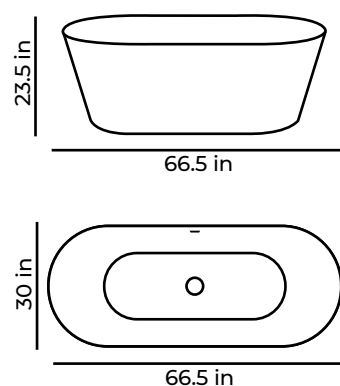

LIBERTY

(59 X 30 X 23.5 OR 66.5 X 30 X 23.5)

Liberty Freestanding Bathtub in White (L 59 X W 30 X H 23.5)
Model number : TLIBERTY60

Liberty Freestanding Bathtub in White (L 59 X W 30 X H 23.5)
Model number : TLIBERTY67

SKYSEA | (60 X 31.5 X 23.5 OR 66.5 X 30 X 23.5)

Skysea Freestanding Bathtub in White (L 60 X W 31.5 X H 23.5)
Model number : TSKYSEA60

Skysea Freestanding Bathtub in White (L 66.5 X W 30 X H 23.5)
Model number : TSKYSEA67

SKYSEA (GREY) | (60 X 31.5 X 23.5 OR 66.5 X 30 X 23.5)

Skysea Freestanding Bathtub in Grey (L 60 X W 31.5 X H 23.5)
Model number : TSKYSEA60-6Y

Skysea Freestanding Bathtub in Grey (L 66.5 X W 30 X H 23.5)
Model number : TSKYSEA67-6Y