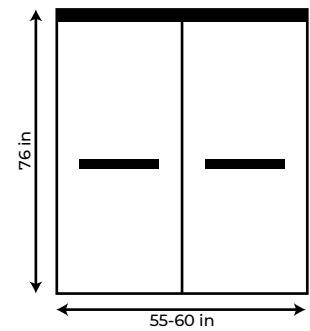

LUCCA DOORS | COLORS: Chrome and Black

Model number : SSDLUCCA6076

Shower Doors W 55-60 X H 76 (Chrome or Black)

Model number : SSDLUCCA6066

Tub Doors W 55-60 X H 66 (Chrome or Black)

Model number : SSDSIENNA6076