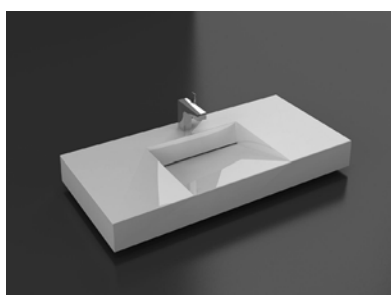

39 INCH (WHITE)

INFINITY BASIN | VVEN39-SKINF