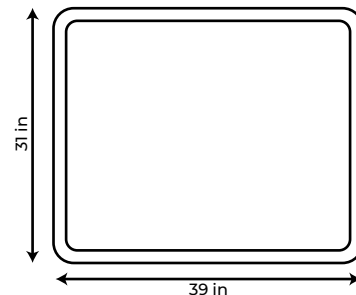

Model number : MP3131

Frameless Mirrors (W 31 X H 31)