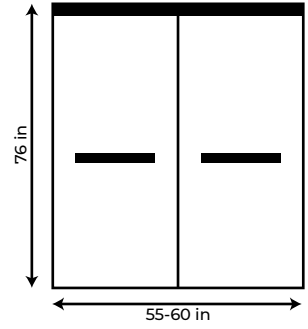

Shower Doors (Chrome or Brush Nickel)

SIZES: W 45-48 X H 76

W 55-60 X H 76

W 68-72 X H 76

Model number : SSSDKY6076

Shower Doors W 55-60 X H 76

Model number : SSSDKY6066

Tub Doors