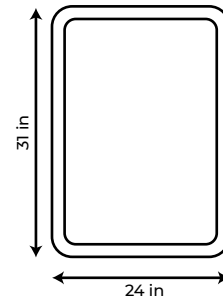

Model number : MM3L1200

L.E.D Mirrors (W 48 X H 31)

Model number : MM3L1500

L.E.D Mirrors (W 60 X H 31)

AQUAMOON FRAMELESS MIRRORS

FRAMELESS MIRRORS

24X31, 31X31, 39X31, 48X31, 60X31, 72X36

Model number : MP2431