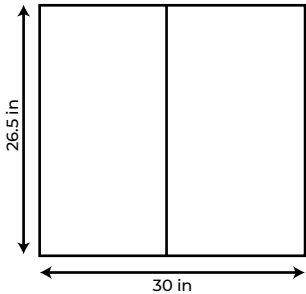

Model number : MM25

Cabinet Mirrors (W 25 X H 26.5)