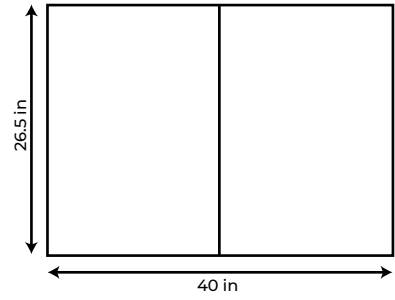

Model number : MM40

Cabinet Mirrors (W 40 X H 26.5)

Model number : MM50

Cabinet Mirrors (W 50 X H 26.5)

Model number : MM60

Cabinet Mirrors (W 60 X H 26.5)