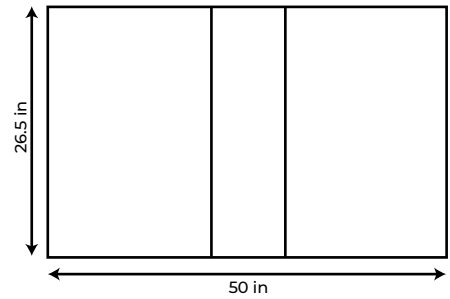

Model number : MM25

Cabinet Mirrors (W 25 X H 26.5)

Model number : MM30

Cabinet Mirrors (W 30 X H 26.5)

Model number : MM40

Cabinet Mirrors (W 40 X H 26.5)

Model number : MM50

Cabinet Mirrors (W 50 X H 26.5)