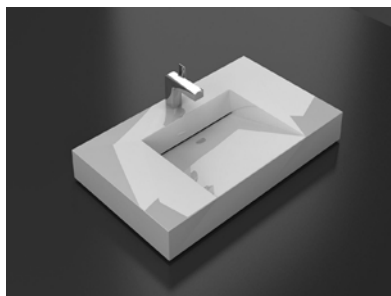

Available Sizes: 24 in, 31 in, 36 in, 39 in,

Available Colors: White

24 INCH (WHITE)

INFINITY BASIN | VVEN24-SKINF

SQUARE BASIN | VVEN24-SKSQ

31 INCH (WHITE)

INFINITY BASIN | VVEN31-SKINF

SQUARE BASIN | VVEN31-SKSQ