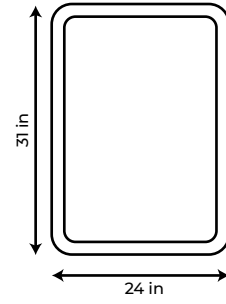

COLLECTION 2585 (ROSE GOLD)

24X31, 31X31, 39X31, 48X31, 60X31, 72X36

Model number : MM258501