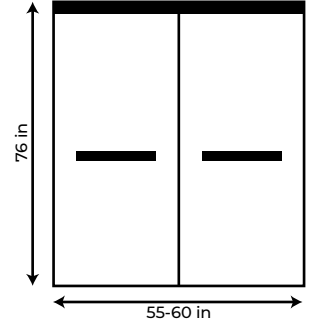

LUCCA DOORS | COLORS: Chrome and Black

Model number : SSDLUCCA6076

Shower Doors W 55-60 X H 76 (Chrome or Black)

Model number : SSDLUCCA6066

Tub Doors W 55-60 X H 66 (Chrome or Black)

Model number : SSDSIENNA6076