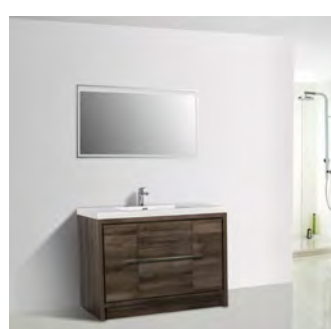

Model no : VGRAN48NOBO | Brown Oak