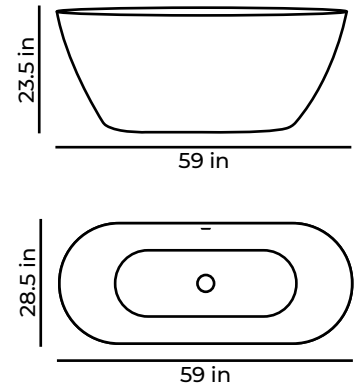

AQUAMOON BATHTUB FREESTANDING & SKIRTED

Aquamoon's astonishing freestanding bathtubs will be the natural focal point amongst any bathroom decor, immersing you into a world of absolute rest and relaxation. All in the pursuit of transforming your home into a total aesthetic escape.

FLORA | (59X 28.5 X 23.5 OR 66.5 x 28.5 x 23.5)

Flora Freestanding Bathtub in White (L 59 X W 28.5 X H 23.5)
Model number : TFLORA60