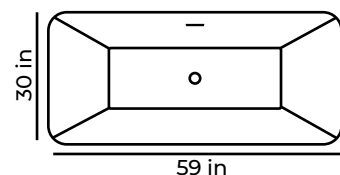

HARMONY

(59 X 30 X 23.5 OR 66.5 X 30 X 23.5)

Harmony Freestanding Bathtub in White

Harmony Freestanding Bathtub in White (L 59 X W 30 X H 23.5)
Model number : THARMONY60