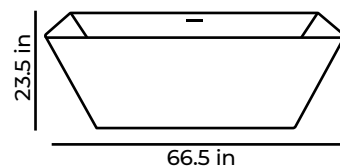

Harmony Freestanding Bathtub in White (L 66.5 X W 30 X H 23.5)
Model number : THARMONY67