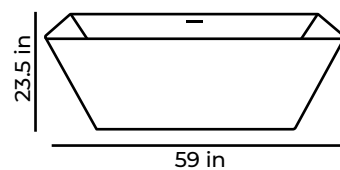

HARMONY

(59 X 30 X 23.5 OR 66.5 X 30 X 23.5)

Harmony Freestanding Bathtub in White

Harmony Freestanding Bathtub in White (L 59 X W 30 X H 23.5)
Model number : THARMONY60