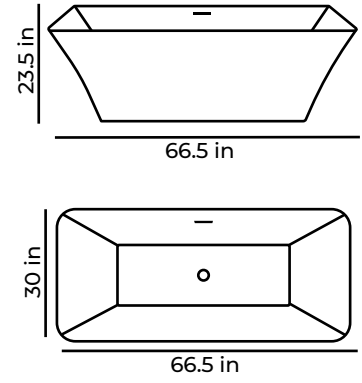

Liberty Freestanding Bathtub in White (L 59 X W 30 X H 23.5)
Model number : TLIBERTY67