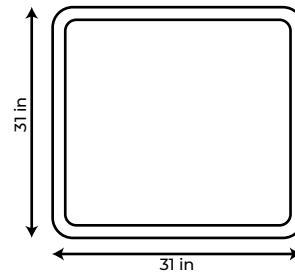

L.E.D MIRRORS

COLLECTION 1989 | 24X31, 31X31, 39X31, 48X31, 60X31, 72X36

Model number : MM198901

L.E.D Mirrors (W 24 X H 31)

Model number : MM1989015

L.E.D Mirrors (W 31 X H 31)

Model number : MM198902

L.E.D Mirrors (W 39 X H 31)