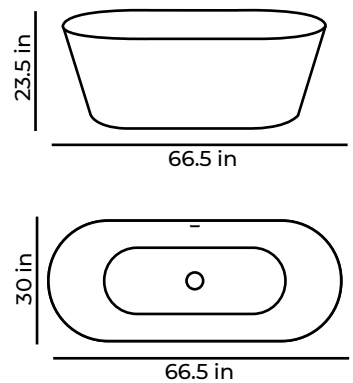

LIBERTY

(59 X 30 X 23.5 OR 66.5 X 30 X 23.5)

Liberty Freestanding Bathtub in White (L 59 X W 30 X H 23.5)
Model number : TLIBERTY60

Liberty Freestanding Bathtub in White (L 59 X W 30 X H 23.5)
Model number : TLIBERTY67

SKYSEA | (60 X 31.5 X 23.5 OR 66.5 X 30 X 23.5)

Skysea Freestanding Bathtub in White (L 60 X W 31.5 X H 23.5)
Model number : TSKYSEA60

Skysea Freestanding Bathtub in White (L 66.5 X W 30 X H 23.5)
Model number : TSKYSEA67