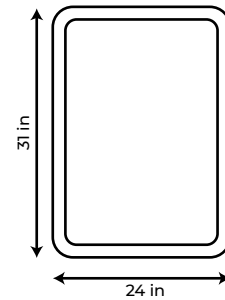

AQUAMOON MIRROR COLLECTION

These beautiful and functional mirrors provide modern stylish form. Installation can either be Recessed or Surface .

L.E.D MIRRORS

COLLECTION 1989 | 24X31, 31X31, 39X31, 48X31, 60X31, 72X36