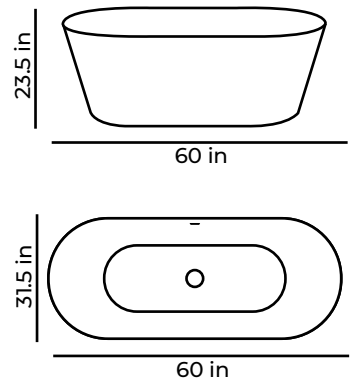

LIBERTY

(59 X 30 X 23.5 OR 66.5 X 30 X 23.5)

Liberty Freestanding Bathtub in White (L 59 X W 30 X H 23.5)
Model number : TLIBERTY60

Liberty Freestanding Bathtub in White (L 59 X W 30 X H 23.5)
Model number : TLIBERTY67

SKYSEA | (60 X 31.5 X 23.5 OR 66.5 X 30 X 23.5)

Skysea Freestanding Bathtub in White (L 60 X W 31.5 X H 23.5)
Model number : TSKYSEA60

Skysea Freestanding Bathtub in White (L 66.5 X W 30 X H 23.5)
Model number : TSKYSEA67