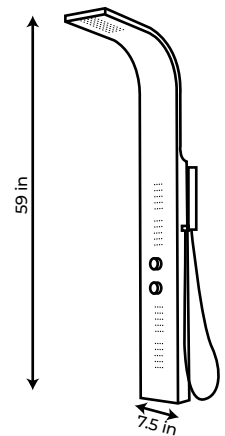

Capri panel H 40 X D 9

COSMOS PANEL

Model number : SP102

Cosmos panel H 60 X D 4.75

NIAGARA PANEL

Model number : SP76

Niagara panel W 7.5 X D 3 X H 59

TREVISO PANEL