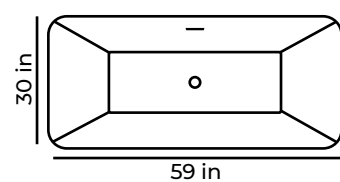

LIBERTY

(59 X 30 X 23.5 OR 66.5 X 30 X 23.5)

Liberty Freestanding Bathtub in White (L 59 X W 30 X H 23.5)
Model number : TLIBERTY60