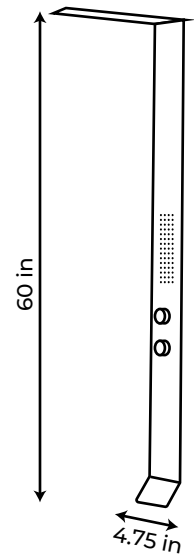

COSMOS PANEL

Model number : SP102

Cosmos panel H 60 X D 4.75