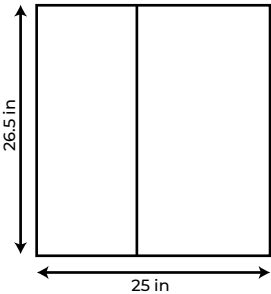

Frameless Mirrors (W 60 X H 31)

Model number : MP7231

Frameless Mirrors (W 72 X H 36)

AQUAMOON CABINET MIRRORS

CABINET MIRRORS

20X26.5, 25X26.5, 30X26.5, 40X26.5, 50X 26.5, 60X26.5

Model number : MM20

Cabinet Mirrors (W 20 X H 26.5)