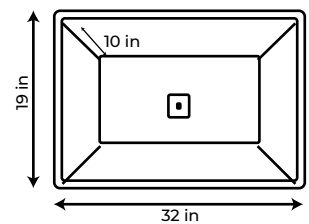

Model number : KF3219 | 32 x 19 x 10