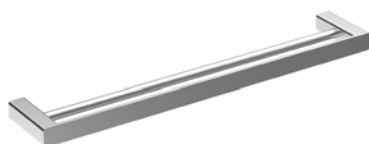

A200805 | BRUSH GOLD

A20 (DOUBLE TOWEL BAR)

A201302 | CHROME OR BRUSH NICKEL

A201303 | BLACK

A201305 | BRUSH GOLD

A20 (TOWEL RING)

A200402 | CHROME OR BRUSH NICKEL

A200403 | BLACK